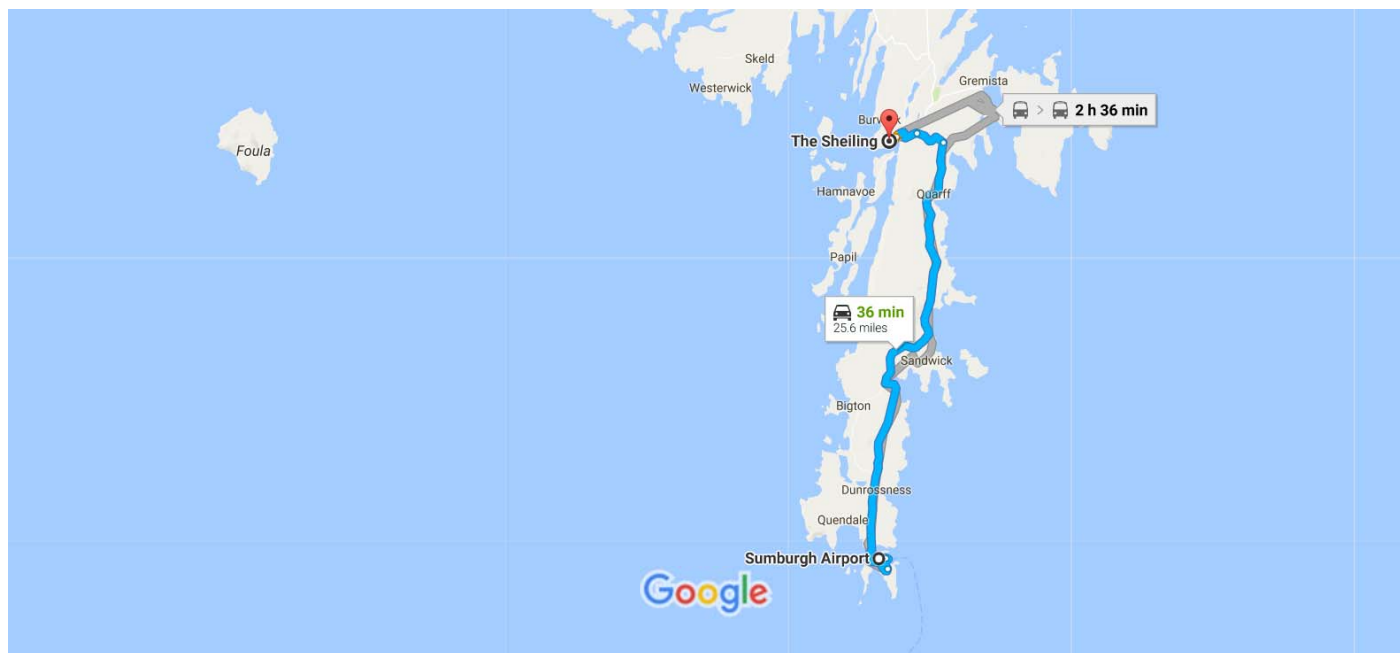

Sumburgh Airport, Shetland to The Sheiling

Drive 25.6 miles, 36 min

Map data ©2017 Google 5 km

Sumburgh Airport

Shetland ZE3 9JP

- ↑ 1. Head north-east towards A970

0.7 mi
- ↘ 2. Turn right onto A970

21.7 mi
- ↙ 3. Turn left onto B9073

1.4 mi
- ↙ 4. Turn left onto A970

1.2 mi
- 📍 5. At the roundabout, take the 2nd exit onto New Rd/A970

0.3 mi
- 📍 6. At the roundabout, take the 2nd exit onto Main St/A970
📘 Destination will be on the right

0.2 mi

The Sheiling

Main St, Scalloway, Shetland ZE1 0XJ

These directions are for planning purposes only. You may find that construction projects, traffic, weather, or other events may cause conditions to differ from the map results, and you should plan your route accordingly. You must obey all signs or notices regarding your route.