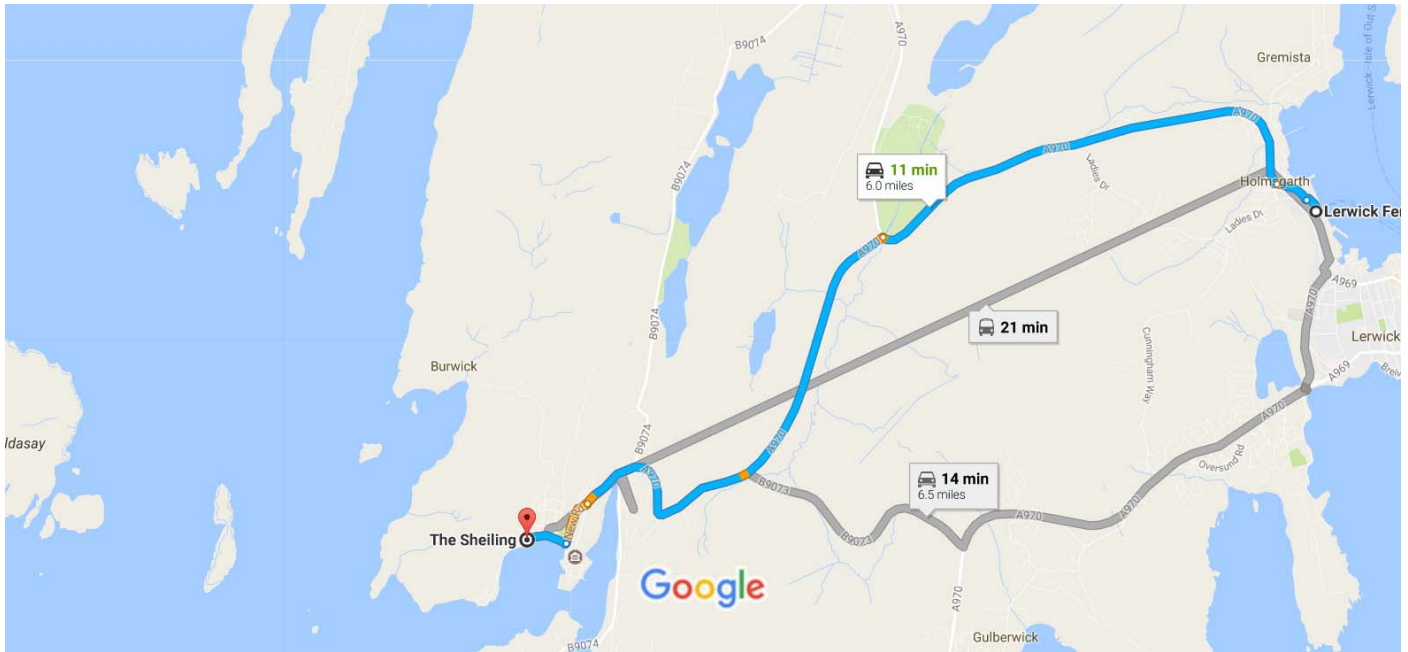

Lerwick Ferry Terminal to The Sheiling

Drive 6.0 miles, 11 min

Map data ©2017 Google

1 km

Lerwick Ferry Terminal

Holmsgarth ferry terminal, Lerwick, Holmsgarth ZE1 0PR

- ↑ 1. Head north-west on Holmsgarth ferry terminal
476 ft
- 2. Turn right onto Holmsgarth Rd/A970
0.2 mi
- 📍 3. At the roundabout, take the 2nd exit onto Gremista Rd/A970
Continue to follow A970
2.6 mi
- 4. Turn left to stay on A970
2.7 mi
- 📍 5. At the roundabout, take the 2nd exit onto New Rd/A970
0.3 mi
- 📍 6. At the roundabout, take the 2nd exit onto Main St/A970
Destination will be on the right
0.2 mi

The Sheiling

Main St, Scalloway, Shetland ZE1 0XJ

These directions are for planning purposes only. You may find that construction projects, traffic, weather, or other events may cause conditions to differ from the map results, and you should plan your route accordingly. You must obey all signs or notices regarding your route.